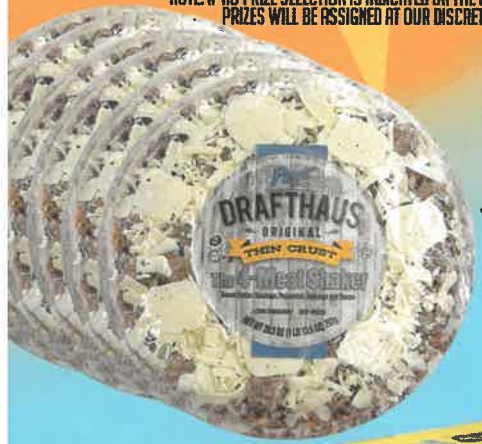

REWARD ZONE

ABOVE ITEMS ARE CUMULATIVE!

COLOR AND VARIETY MAY VARY

NOTE: IF NO PRIZE SELECTION IS INDICATED ON THE ORDER FORM, PRIZES WILL BE ASSIGNED AT OUR DISCRETION.

A
EDIBLE COOKIE DOUGH BAR CHOCOLATE CHIP 6-PACK
SELL 10 ITEMS

5# BAG GUMMY BEARS SELL 20 ITEMS GET A + B

B

C

1 REGULATION SIZE SOCCER BALL
SELL 30 ITEMS GET A + B + C

D-1
1 CASE (6) PEP'S DRAFTHAUS 4 MEAT SHAKER PIZZA
IF YOUR BROCHURE DOES NOT INCLUDE FROZEN ITEMS, THE VISA GIFT CARD IS THE ONLY OPTION AT THIS LEVEL

OR
SELL 40 ITEMS (SELECT 1)
PLUS A+B+C

D-2
\$20.00 VISA GIFT CARD

E-1
SPYDER BALL/SLAM BALL

OR
SELL 50 ITEMS (SELECT 1)
PLUS A+B+C

E-2
\$25.00 VISA GIFT CARD

F-1
1 GREEN BAY PACKER & 1 MILWAUKEE BREWERS STAINLESS STEEL TUMBLERS